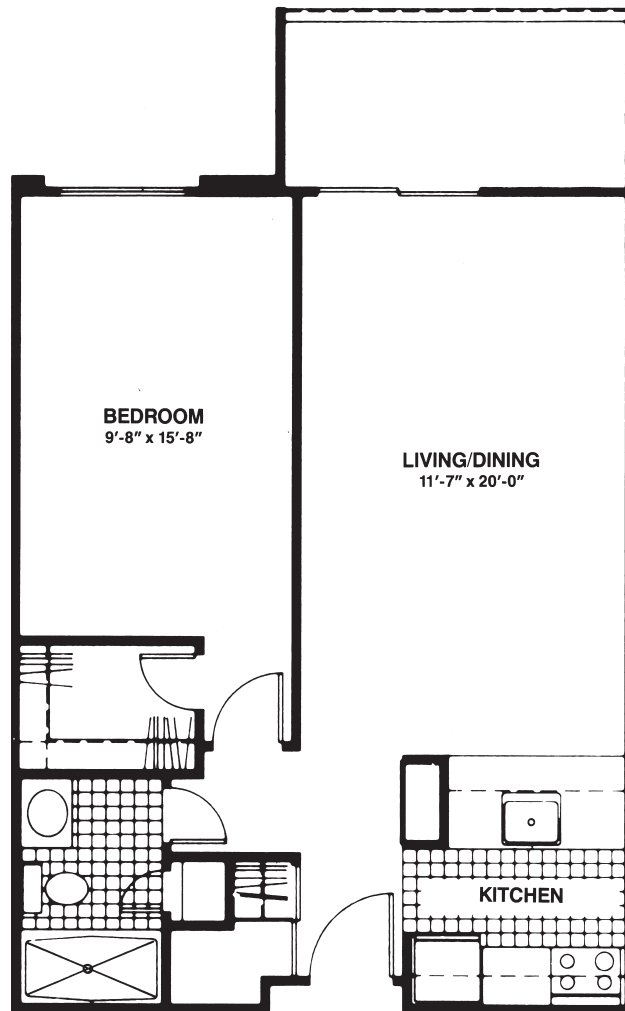

Floor Plans

ONE BEDROOM

650 sq. ft.

Westland

Meridian[®]
Retirement Community

HORIZON BAY
RETIREMENT LIVING™

All room dimensions are approx.

10695 West 17th Avenue • Lakewood, CO 80215
(303) 232-7100 • www.horizonbay.com